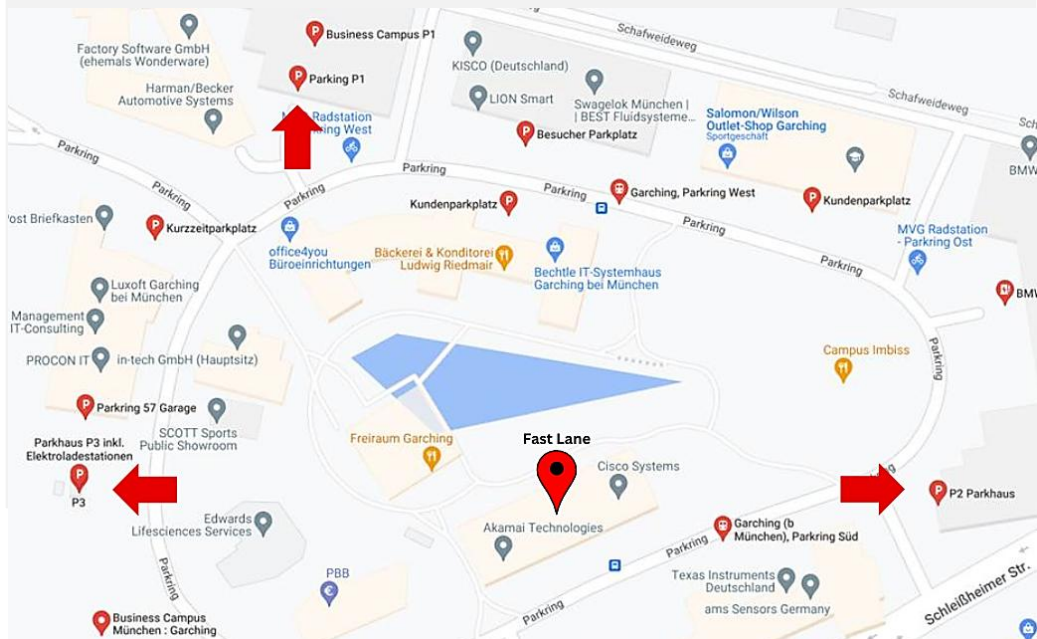

Fast Lane Training Center München Directions and Hotel

We are happy about your interest and would like to make your way to us and your stay as pleasant as possible. Below you will find detailed directions and hotel recommendations.

www.flane.de/en

www.openstreetmap.de

Arrival by car

Arrival from....

...direction Munich or Nürnberg (A9):

At the Airport you'll take the motorway A92 direction "Munich". Change A92 to A9 at the "cross Neufahrn" direction Munich. Take the exit "Garching-Nord" direction "Gewerbegebiet Hochbrück, TÜV". Please follow the street. After 2000 meters the business campus is on the left side.

If you're coming from city Munich, you've to take A9 direction "Nürnberg" and take the exit "Garching-Süd" direction "Dachau, Oberschleißheim, B471, Gewerbegebiet hochbrück TÜV". Follow the street. After 500 meters the business campus is in the right side.

Within 500m walking distance there are 3 large parking garages (see map), which are open all day Monday - Sunday. The parking fee is 16€ for 24 hours and 1.50€ per hour

Arrival by plane

Airport taxi - we recommend: